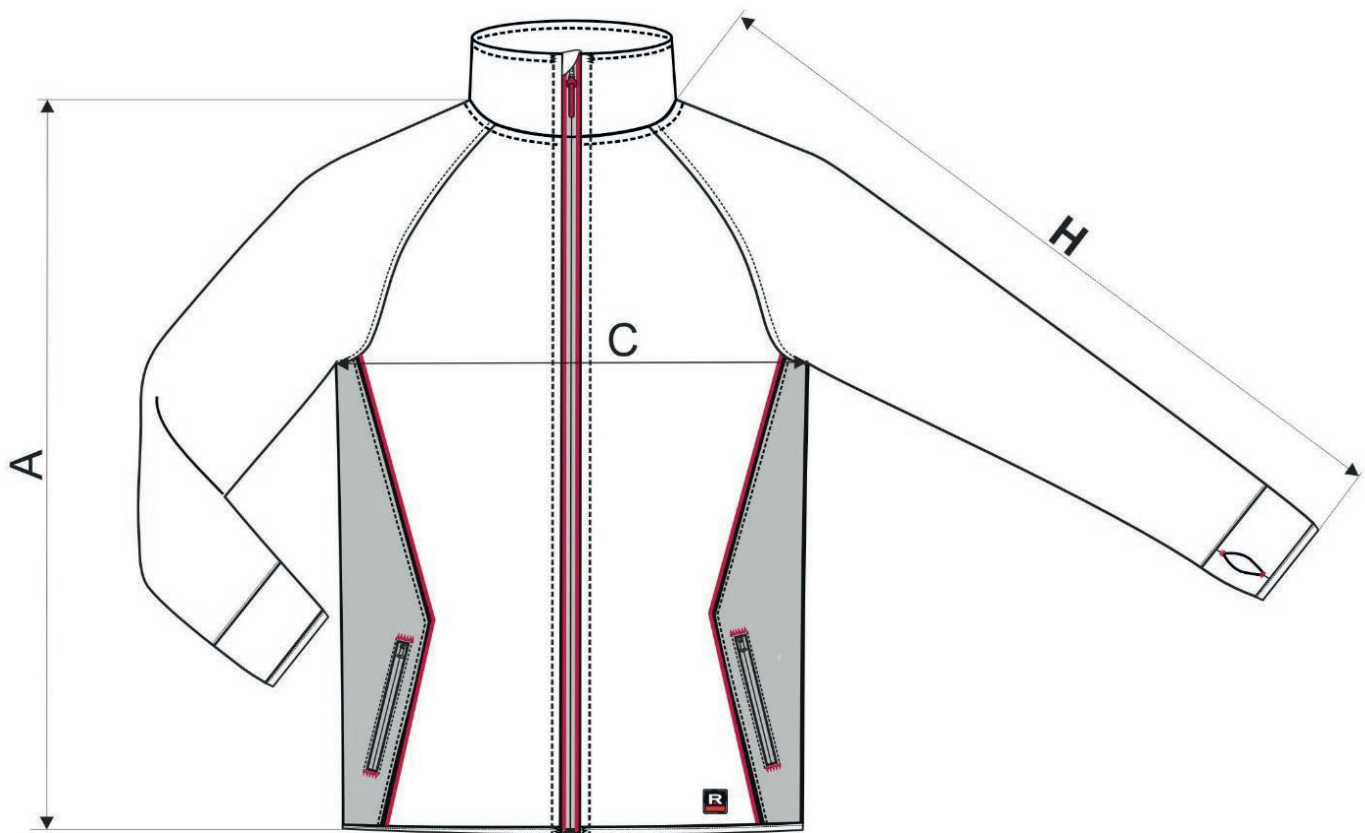

## ▶ VERTEX W41

♂ Stretch fleece

size [cm]	S	M	L	XL	2XL	3XL
A	68,5	71,5	74,5	77,5	80,5	83,5
C	49	53	57	61	67	73
H	75	77	79	81	83	85

All size specifications listed are in cm. Accepted tolerance of up to +/- 5%.